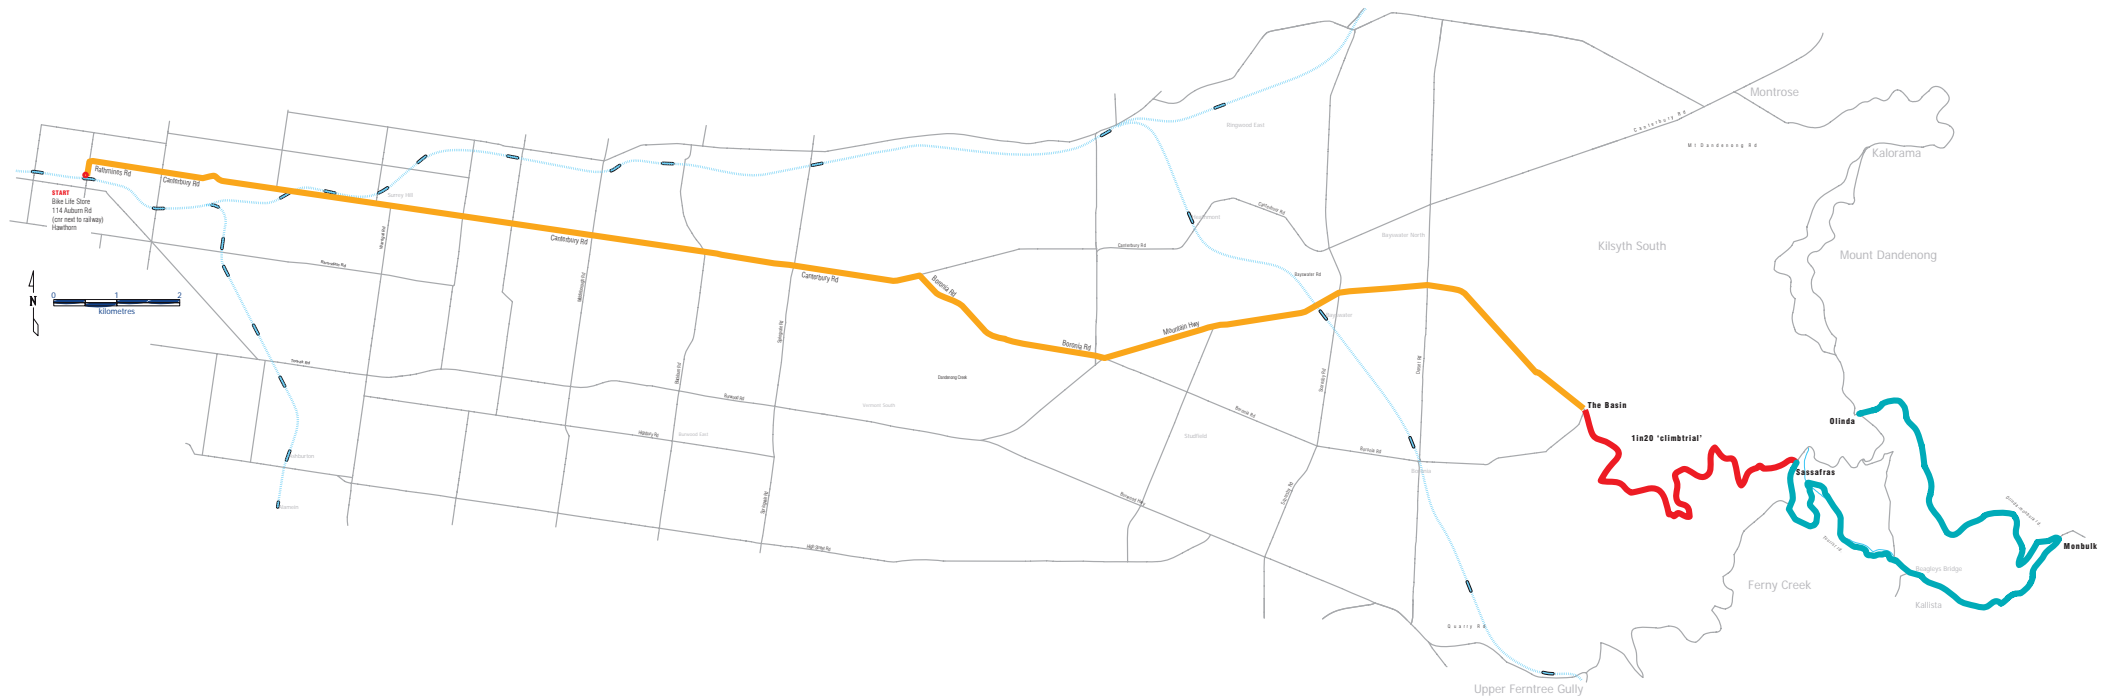

'Call of the Wall' Ride

A good opportunity for cyclists to show they care and also give something back to the Dandenongs, one of Melbourne's premier training destinations.

The Victorian State Government is removing a teacher from Olinda Primary School and families are having to take out a bank loan to pay the teacher's salary for them to remain at the school (see The Herald Sun, 2 March 2006, p. 3). Here is an opportunity for cyclists who regularly ride in the Dandenongs to help the community who support and encourage our weekly visits.

Join your fellow cyclists on the 'Call of the Wall Ride' taking place on

Sunday, 26 March '06.

For more information, contact callofthewall@yahoo.com.au

The ride will start from Bike Life, Auburn Road, Hawthorn at 7.00 am. Meet us there arriving around 9.30 am at the school or join along the way.

The ride will head towards the Basin via the Mountain Highway, ride up the 1 in 20, down Sherbrooke Road and up the Wall finishing at Olinda Primary School where riders can pledge a \$10 donation to help the local kids.

Note: This is a training ride. Riders who participate do so at their own risk and liability.